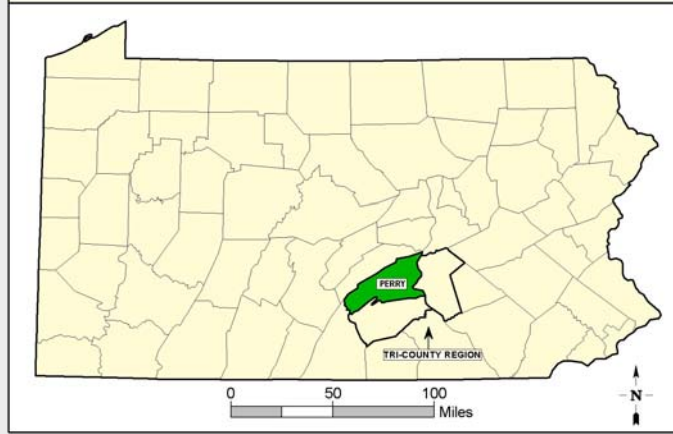

PENNSYLVANIA