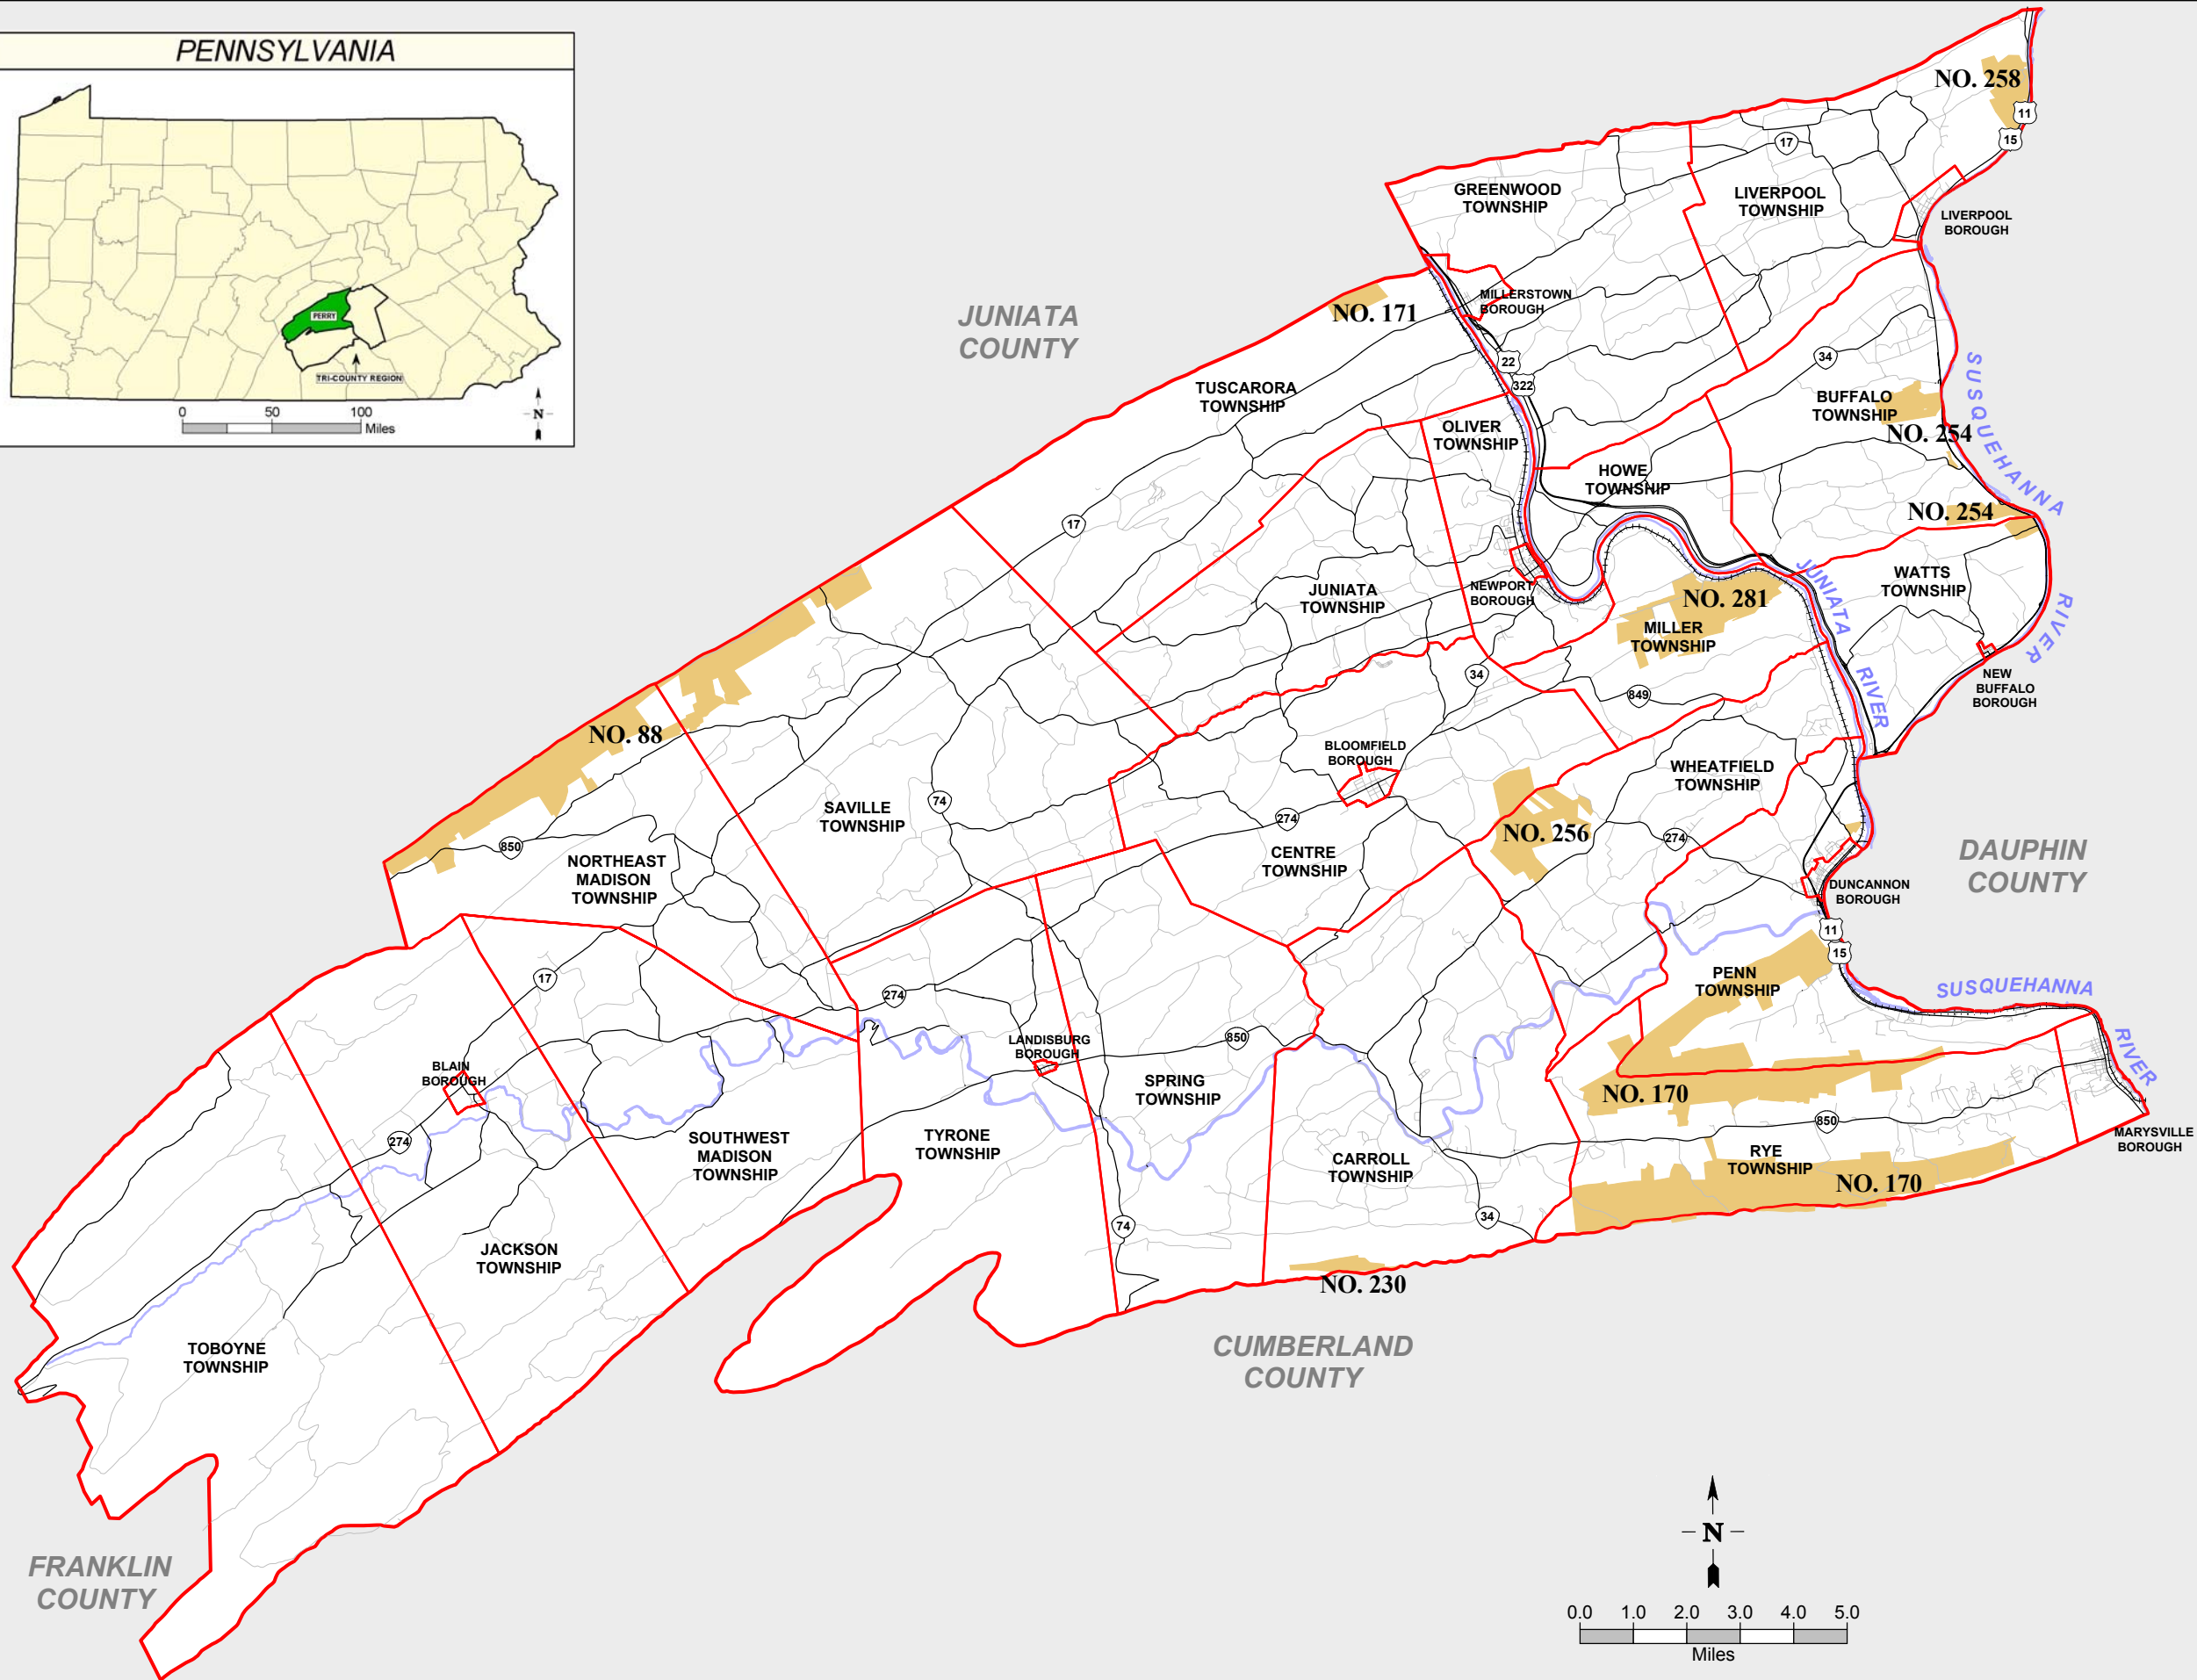

MAP 8-8

STATE GAME LANDS

PERRY COUNTY, PENNSYLVANIA

- STATE GAME LAND
- RAILROAD
- STATE ROAD
- LOCAL ROAD
- MAJOR RIVER & STREAM
- MUNICIPAL LINE

PERRY COUNTY
COMPREHENSIVE
PLAN 2007

TRI-COUNTY
REGIONAL
PLANNING
COMMISSION

find us on the web @ www.tcrpc-pa.org

PREPARED DATE: OCTOBER 2006
PREPARED BY: TRI-COUNTY REGIONAL PLANNING COMMISSION
SOURCE DATA: PENNDOT, PERRY COUNTY GIS DEPT AND COUNTY PLANNING COMMISSION

FRANKLIN COUNTY

JUNIATA COUNTY

CUMBERLAND COUNTY

DAUPHIN COUNTY