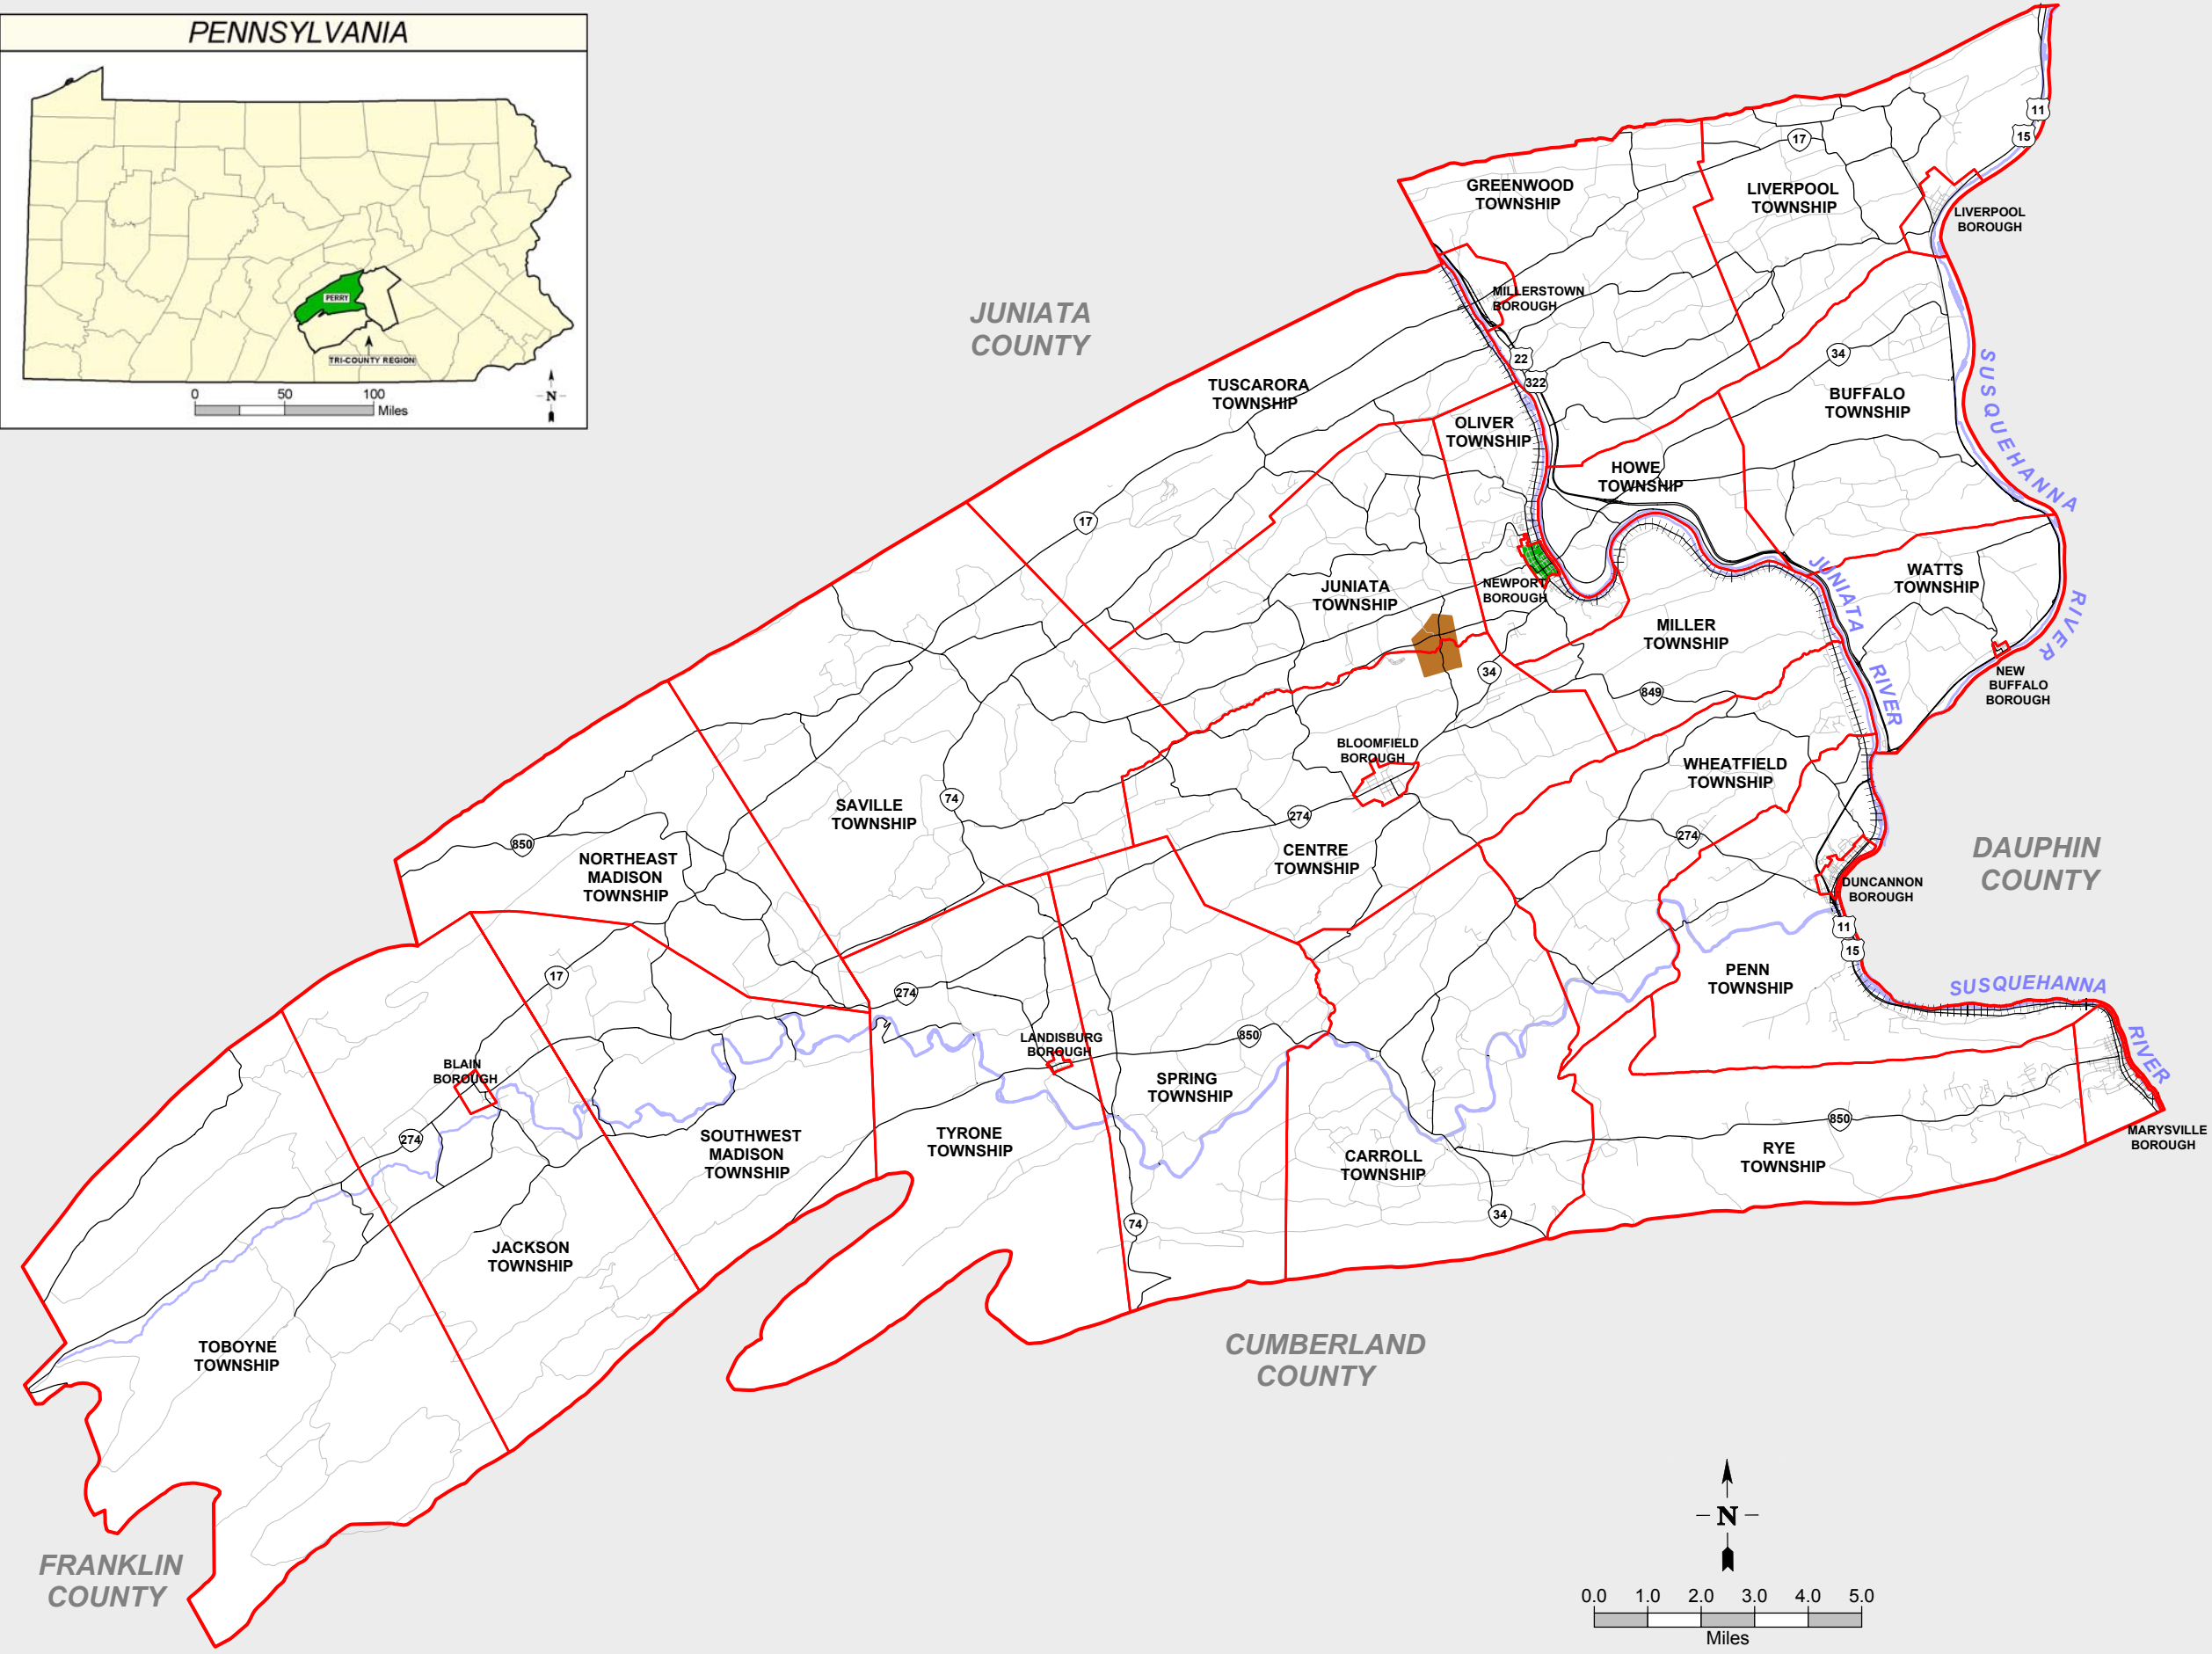

MAP 2-2 HISTORIC DISTRICT

PERRY COUNTY, PENNSYLVANIA

- NEWPORT HISTORIC DISTRICT
- LITTLE BUFFALO HISTORIC DISTRICT

- RAILROAD
- STATE ROAD
- LOCAL ROAD
- MAJOR RIVER & STREAM
- MUNICIPAL LINE